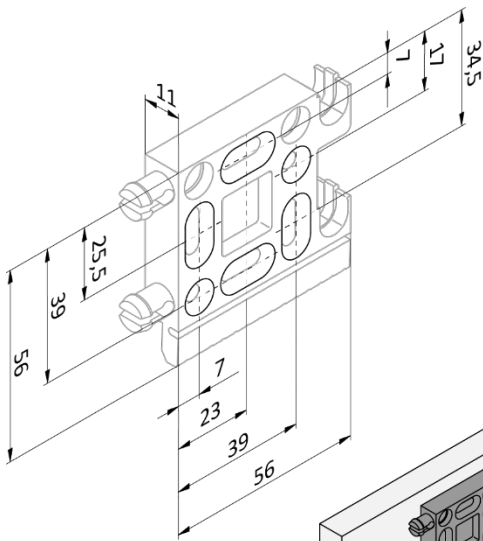

Zum Fixieren werden $\varnothing 4,0$ oder $\varnothing 4,5$ mm Senkkopfschrauben verwendet.

EFA Multi Function Connecting System

All mounting points exist twice and are self-locking. 1 even tolerate small inaccuracies because I am adjustable on both sides. This applies to my right, left, upper and lower side as well as for lay-on or lay-in constructions. There are also additional fixed points that allow you to easily secure the screwing position. My screws of choice are $\varnothing 4.0$ or $\varnothing 4.5$ mm countersunk-head screws.

Hinweis / Please note

Alle Abmessungen in mm / All dimensions in mm

Einbaumöglichkeiten / Mounting Options

1.

2.

3.

4.

EFA Multifunktionsverbinder EFA Multi Function Connecting System			
Artikel-Nr. order-no.	Bezeichnung description	Abmessungen dimensions	VE PU
D04001	EFA Multifunktionsverbinder, weiß / EFA Multi Connector, white	56 x 56 x 11	10