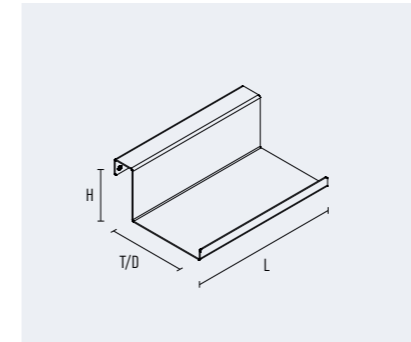

Ablage kurz Tray short

Abmessung (LxHxT) Measurement (LxHxD)	Art. No. Art. No.
140x50x75 mm	55.410.13